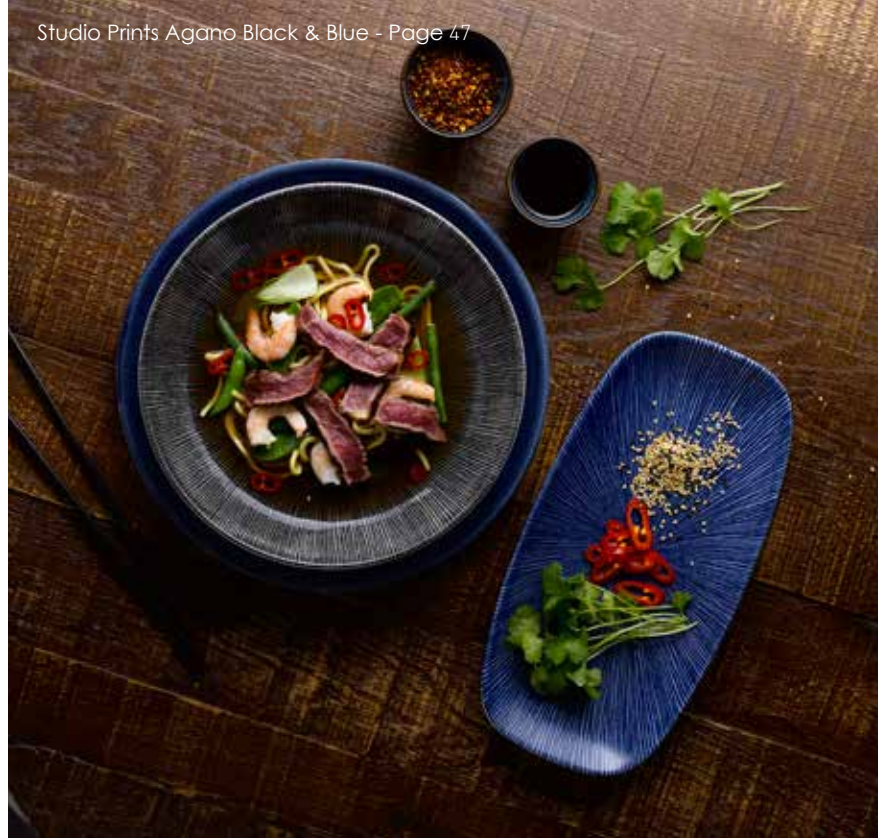

GET THE LOOK | LISTED FROM LEFT A. SSGSGE351 [Pg 45] B. STQBEV111 [Pg 47] c. RKGJEVB91 [Pg 46] D. MBBALD271 [Pg 50]

Stonecast Aqueous Lagoon - Page 45

Studio Prints Agano Black & Blue - Page 47