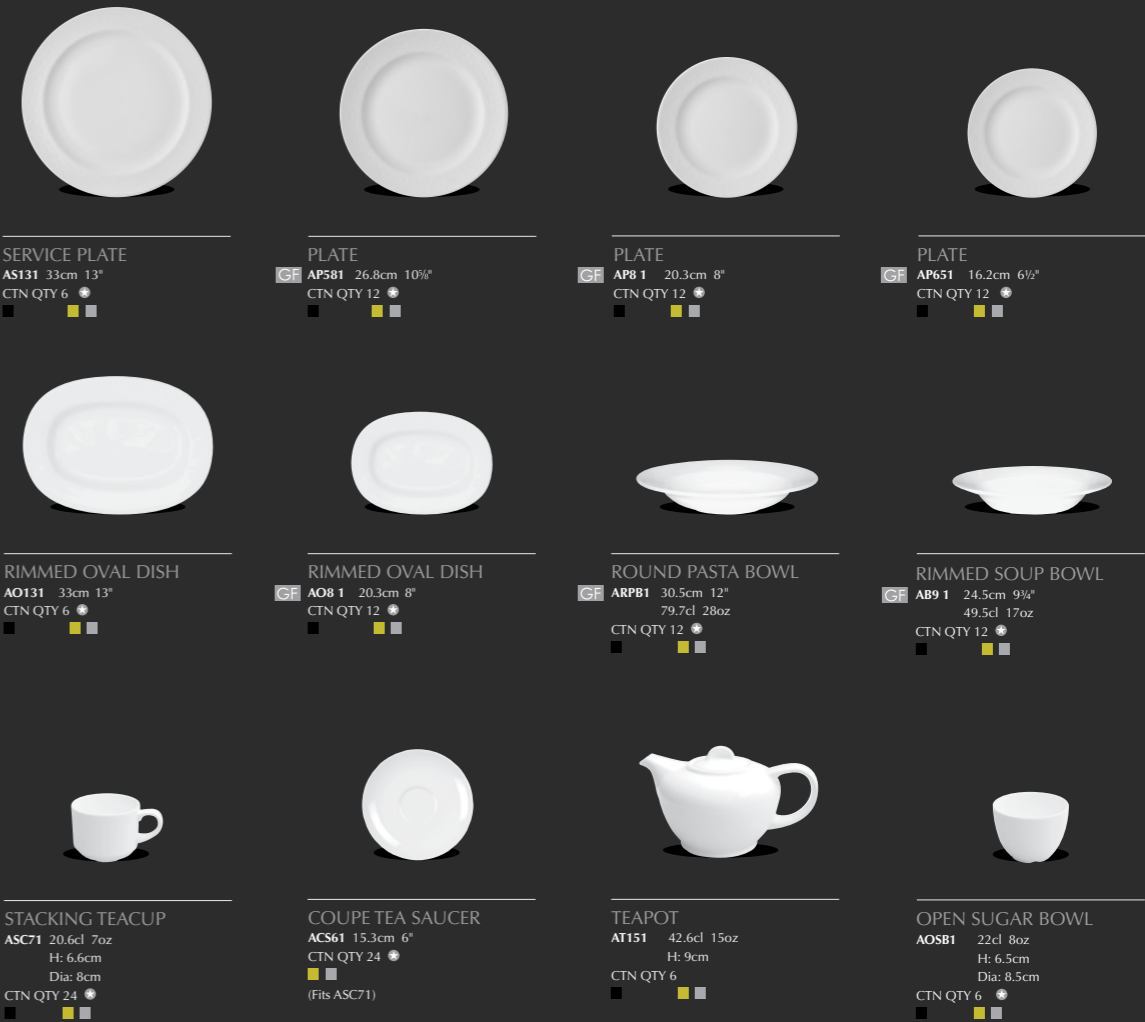

PLATE
AP581 26.8cm 10 5/8"
CTN QTY 12

PLATE
APB1 20.3cm 8"
CTN QTY 12

PLATE
AP651 16.2cm 6 1/2"
CTN QTY 12

RIMMED OVAL DISH
AO131 33cm 13"
CTN QTY 6

RIMMED OVAL DISH
AO81 20.3cm 8"
CTN QTY 12

ROUND PASTA BOWL
ARPB1 30.5cm 12"
79.7cl 28oz
CTN QTY 12

RIMMED SOUP BOWL
AB91 24.5cm 9 1/2"
49.5cl 17oz
CTN QTY 12

STACKING TEACUP
ASC71 20.6cl 7oz
H: 6.6cm
Dia: 8cm
CTN QTY 24

COUPE TEA SAUCER
ACS61 15.3cm 6"
CTN QTY 24
(Fits ASC71)

TEAPOT
AT151 42.6cl 15oz
H: 9cm
CTN QTY 6

OPEN SUGAR BOWL
AOSB1 22cl 8oz
H: 6.5cm
Dia: 8.5cm
CTN QTY 6

SERVICE PLATE
AST131 33cm 13"
CTN QTY 6