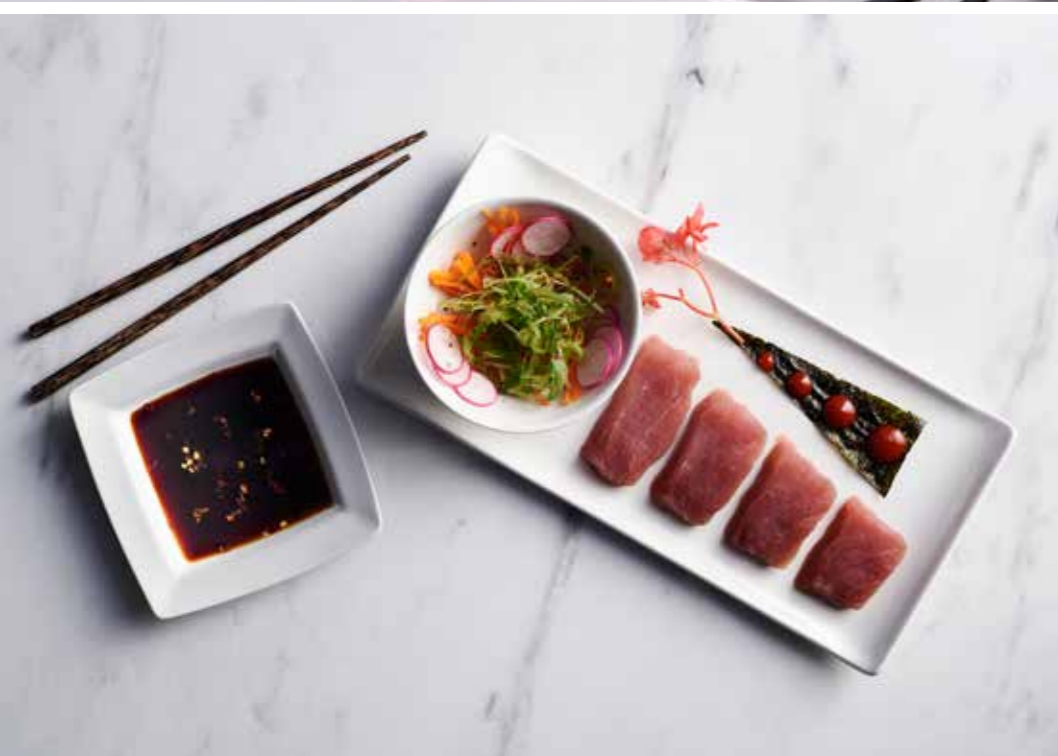

Fine Dining

Contemporary and premium tableware for modern and exclusive settings.

🇺🇸 The unique Alchemy formula creates a versatile white canvas, enhancing natural ingredients. The elegant Balance design offers a contemporary platform for striking food presentation, while modern Alchemy Abstract features a fresh, geometrical embossment ideal for framing dishes. By adding strength through the process of vitrification, Alchemy Performance Fine China maintains its premium appearance through years of service.

🇪🇸 La fórmula única de Alchemy crea un lienzo blanco versátil que realza los ingredientes naturales. El elegante diseño Balance ofrece una plataforma contemporánea para una llamativa presentación de alimentos, mientras que el moderno Alchemy Abstract presenta un relieve geométrico fresco ideal para enmarcar platos. Al añadir resistencia a través del proceso de vitrificación, Alchemy Performance Fine China mantiene su apariencia premium durante años de servicio.

🇩🇪 Die vielseitige Alchemy-Kollektion schafft eine einzigartige Bühne, die natürliche Zutaten voll zur Geltung bringt. Das elegante Alchemy Balance schafft eine zeitgemäße Plattform für die eindrucksvolle Präsentation von Speisen, während das moderne Alchemy Abstract eine frische und geometrische Prägung aufweist, die sich ideal zum Einrahmen von Speisen eignet. Durch den speziellen Fertigungsprozess wird das Alchemy Performance Feinporzellan noch fester und behält sein elegantes Aussehen, auch bei stärkester Beanspruchung im Service-Alltag, über Jahre hinweg, bei.