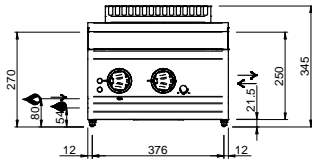

### 1 BOWL GN 1/1, ELECTRIC TOP

#### TECHNICAL DATA:

External dimensions - WxDxH (cm)	40x71,4x25
Tank capacity (lt-GN)	gn 1/1
Total power (kW)	1,5

#### ADDITIONAL TECHNICAL DATA:

Tank dimensions - WxDxH (cm)	31x51x16
Electric elements (kW)	1,5
Supply (N)	230V 1N 50/60Hz
Weight (kg)	20
Volume (m3)	0,2

The AISI 304 stainless steel tank is moulded and continuous-welded. Electric heating with armoured stainless steel elements, set on the external bottom of the tanks and controlled by a thermostat. 1 mm worktop in AISI 18/10 stainless steel. Excellent alignment with joints.

LEGENDA SIMBOLI / LEGEND

INGRESSO GAS / GAS INLET  
(EN 10226-1) Ø M 1/2"

ALIMENTAZIONE ELETTRICA /  
POWER SUPPLY

INGRESSO ACQUA /  
WATER INLET Ø M 1/2"

SCARICO ACQUA / OLII  
WATER / OILS DRAIN

ATTACCO EQUIPOTENZIALE /  
EQUIPOTENTIAL