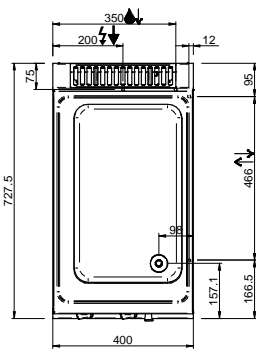

### 1 BOWL GN 1/1, ELECTRIC TOP

#### TECHNICAL DATA:

External dimensions - WxDxH (cm)	40x71,4x25
Tank capacity (lt-GN)	gn 1/1
Total power (kW)	1,5

#### ADDITIONAL TECHNICAL DATA:

Tank dimensions - WxDxH (cm)	31x51x16
Electric elements (kW)	1,5
Supply (N)	230V 1N 50/60Hz
Weight (kg)	20
Volume (m3)	0,2

The AISI 304 stainless steel tank is moulded and continuous-welded. Electric heating with armoured stainless steel elements, set on the external bottom of the tanks and controlled by a thermostat. 1 mm worktop in AISI 18/10 stainless steel. Excellent alignment with joints.