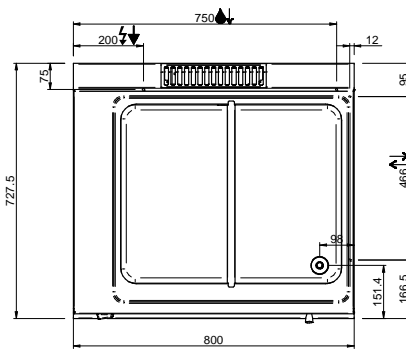

### 1 BOWL GN 1/1, ELECTRIC TOP

#### TECHNICAL DATA:

External dimensions - WxDxH (cm)	40x71,4x25
Tank capacity (lt-GN)	gn 1/1
Total power (kW)	1,5

#### ADDITIONAL TECHNICAL DATA:

Tank dimensions - WxDxH (cm)	31x51x16
Electric elements (kW)	1,5
Supply (N)	230V 1N 50/60Hz
Weight (kg)	20
Volume (m3)	0,2

The AISI 304 stainless steel tank is moulded and continuous-welded. Electric heating with armoured stainless steel elements, set on the external bottom of the tanks and controlled by a thermostat. 1 mm worktop in AISI 18/10 stainless steel. Excellent alignment with joints.

LEGENDA SIMBOLI / LEGEND

INGRESSO GAS / GAS INLET  
(EN 10226-1) Ø M 1/2"

ALIMENTAZIONE ELETTRICA /  
POWER SUPPLY

INGRESSO ACQUA /  
WATER INLET Ø M 1/2"

SCARICO ACQUA / OLII  
WATER / OILS DRAIN

ATTACCO EQUIPOTENZIALE /  
EQUIPOTENTIAL