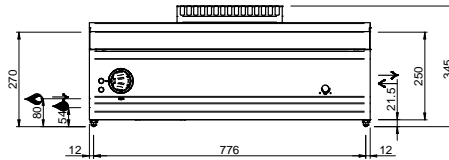

### 1 BOWL GN 1/1, ELECTRIC TOP

#### TECHNICAL DATA:

External dimensions - WxDxH (cm)	40x71,4x25
Tank capacity (lt-GN)	gn 1/1
Total power (kW)	1,5

#### ADDITIONAL TECHNICAL DATA:

Tank dimensions - WxDxH (cm)	31x51x16
Electric elements (kW)	1,5
Supply (N)	230V 1N 50/60Hz
Weight (kg)	20
Volume (m3)	0,2

The AISI 304 stainless steel tank is moulded and continuous-welded. Electric heating with armoured stainless steel elements, set on the external bottom of the tanks and controlled by a thermostat. 1 mm worktop in AISI 18/10 stainless steel. Excellent alignment with joints.

LEGENDA SIMBOLI / LEGEND

INGRESSO GAS / GAS INLET  
(EN 10226-1) Ø M 1/2"

ALIMENTAZIONE ELETTRICA /  
POWER SUPPLY

INGRESSO ACQUA /  
WATER INLET Ø M 1/2"

SCARICO ACQUA / OLII  
WATER / OILS DRAIN

ATTACCO EQUIPOTENZIALE /  
EQUIPOTENTIAL