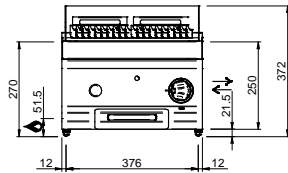

MAGISTRA PLUS 700 - CHARCOAL GRILL

MPLG74T

CHARCOAL GRILL TOP

TECHNICAL DATA:

External dimensions - WxDxH (cm)	40x71,4x25
Total power (kW)	7,5

ADDITIONAL TECHNICAL DATA:

Grid dimensions - WxD (cm)	35,2x47,5
Nr. Burners Nr. Burners 7.5 kW	1
Weight (kg)	36
Volume (m3)	0,2

The cooking grid is cast iron made, double face meat/fish. An extractable stainless steel drawer collects grease during cooking. Full moduls (80 cm) have independent heating elements to allow different cooking. 1 mm worktop in AISI 18/10 stainless steel. Excellent alignment with joints.

LEGENDA SIMBOLI / LEGEND

INGRESSO GAS / GAS INLET
(EN 10226-1) Ø M 1/2"

ALIMENTAZIONE ELETTRICA /
POWER SUPPLY

INGRESSO ACQUA /
WATER INLET Ø M 1/2"

SCARICO ACQUA / OLII
WATER / OILS DRAIN

ATTACCO EQUIPOTENZIALE /
EQUIPOTENTIAL