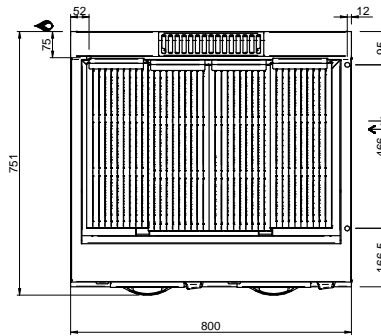

MAGISTRA PLUS 700 - CHARCOAL GRILL

MPLG74T

CHARCOAL GRILL TOP

TECHNICAL DATA:

External dimensions - WxDxH (cm)	40x71,4x25
Total power (kW)	7,5

ADDITIONAL TECHNICAL DATA:

Grid dimensions - WxD (cm)	35,2x47,5
Nr. Burners Nr. Burners 7.5 kW	1
Weight (kg)	36
Volume (m3)	0,2

The cooking grid is cast iron made, double face meat/fish. An extractable stainless steel drawer collects grease during cooking. Full moduls (80 cm) have independent heating elements to allow different cooking. 1 mm worktop in AISI 18/10 stainless steel. Excellent alignment with joints.

LEGENDA SIMBOLI / LEGEND

INGRESSO GAS / GAS INLET
(EN 10226-1) Ø M 1/2"

ALIMENTAZIONE ELETTRICA /
POWER SUPPLY

INGRESSO ACQUA /
WATER INLET Ø M 1/2"

SCARICO ACQUA / OLII
WATER / OILS DRAIN

ATTACCO EQUIPOTENZIALE /
EQUIPOTENTIAL