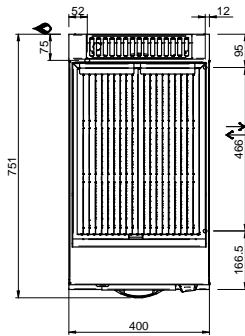

MAGISTRA PLUS 700 - CHARCOAL GRILL

MPLG74T

CHARCOAL GRILL TOP

TECHNICAL DATA:

External dimensions - WxDxH (cm)	40x71,4x25
Total power (kW)	7,5

ADDITIONAL TECHNICAL DATA:

Grid dimensions - WxD (cm)	35,2x47,5
Nr. Burners Nr. Burners 7.5 kW	1
Weight (kg)	36
Volume (m3)	0,2

The cooking grid is cast iron made, double face meat/fish. An extractable stainless steel drawer collects grease during cooking. Full moduls (80 cm) have independent heating elements to allow different cooking. 1 mm worktop in AISI 18/10 stainless steel. Excellent alignment with joints.

LEGENDA SIMBOLI / LEGEND

INGRESSO GAS / GAS INLET
(EN 10226-1) Ø M 1/2"

ALIMENTAZIONE ELETTRICA /
POWER SUPPLY

INGRESSO ACQUA /
WATER INLET Ø M 1/2"

SCARICO ACQUA / OLII
WATER / OILS DRAIN

ATTACCO EQUIPOTENZIALE /
EQUIPOTENTIAL