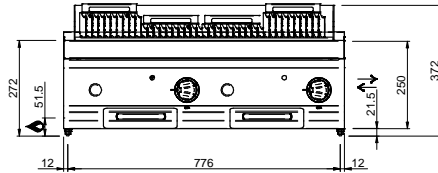

MAGISTRA PLUS 700 - CHARCOAL GRILL

MPLG74T

CHARCOAL GRILL TOP

TECHNICAL DATA:

External dimensions - WxDxH (cm)	40x71,4x25
Total power (kW)	7,5

ADDITIONAL TECHNICAL DATA:

Grid dimensions - WxD (cm)	35,2x47,5
Nr. Burners Nr. Burners 7.5 kW	1
Weight (kg)	36
Volume (m3)	0,2

The cooking grid is cast iron made, double face meat/fish. An extractable stainless steel drawer collects grease during cooking. Full moduls (80 cm) have independent heating elements to allow different cooking. 1 mm worktop in AISI 18/10 stainless steel. Excellent alignment with joints.

LEGENDA SIMBOLI / LEGEND

INGRESSO GAS / GAS INLET
(EN 10226-1) Ø M 1/2"

ALIMENTAZIONE ELETTRICA /
POWER SUPPLY

INGRESSO ACQUA /
WATER INLET Ø M 1/2"

SCARICO ACQUA / OLII
WATER / OILS DRAIN

ATTACCO EQUIPOTENZIALE /
EQUIPOTENTIAL